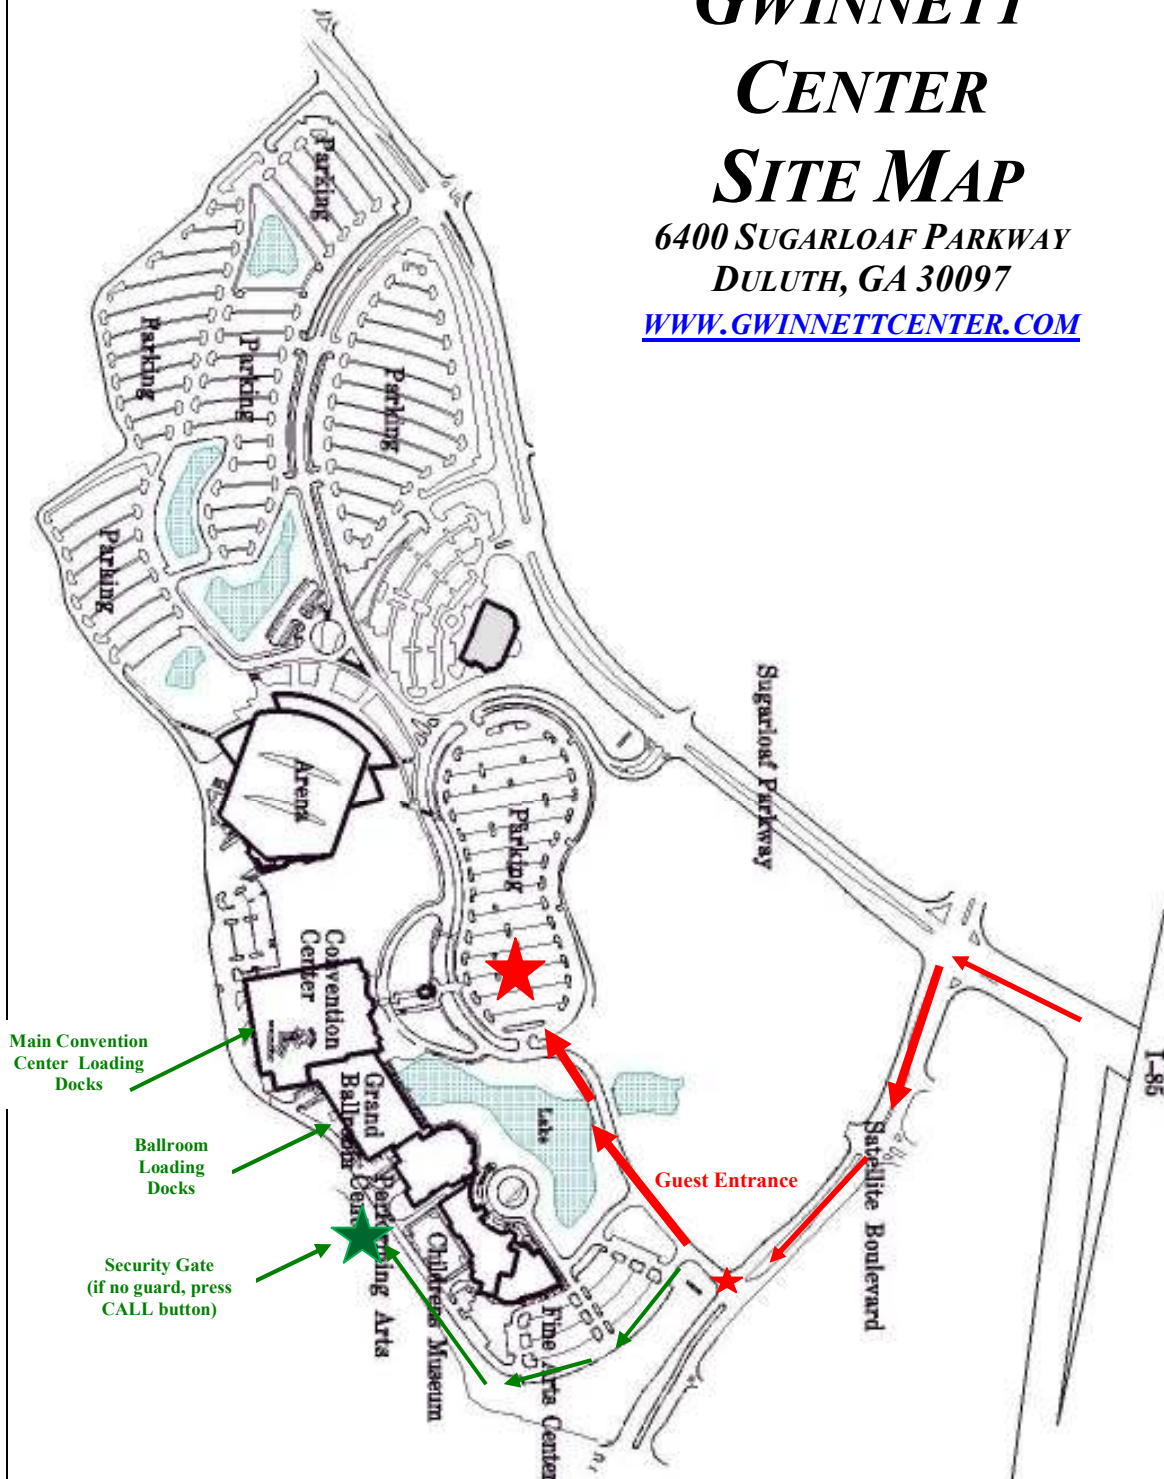

# GWINNETT CENTER SITE MAP

6400 SUGARLOAF PARKWAY  
DULUTH, GA 30097

[WWW.GWINNETTCENTER.COM](http://WWW.GWINNETTCENTER.COM)

Main Convention  
Center Loading  
Docks

Ballroom  
Loading  
Docks

Security Gate  
(if no guard, press  
CALL button)

*For convenient access to your parking area, please use the Satellite Blvd. entrance.*

*For all Vendors/Exhibitors – please follow green arrows to loading area to unload.  
Unloading through the front of the building is not allowed. Thank you.  
Security phone # 770.813.7540*